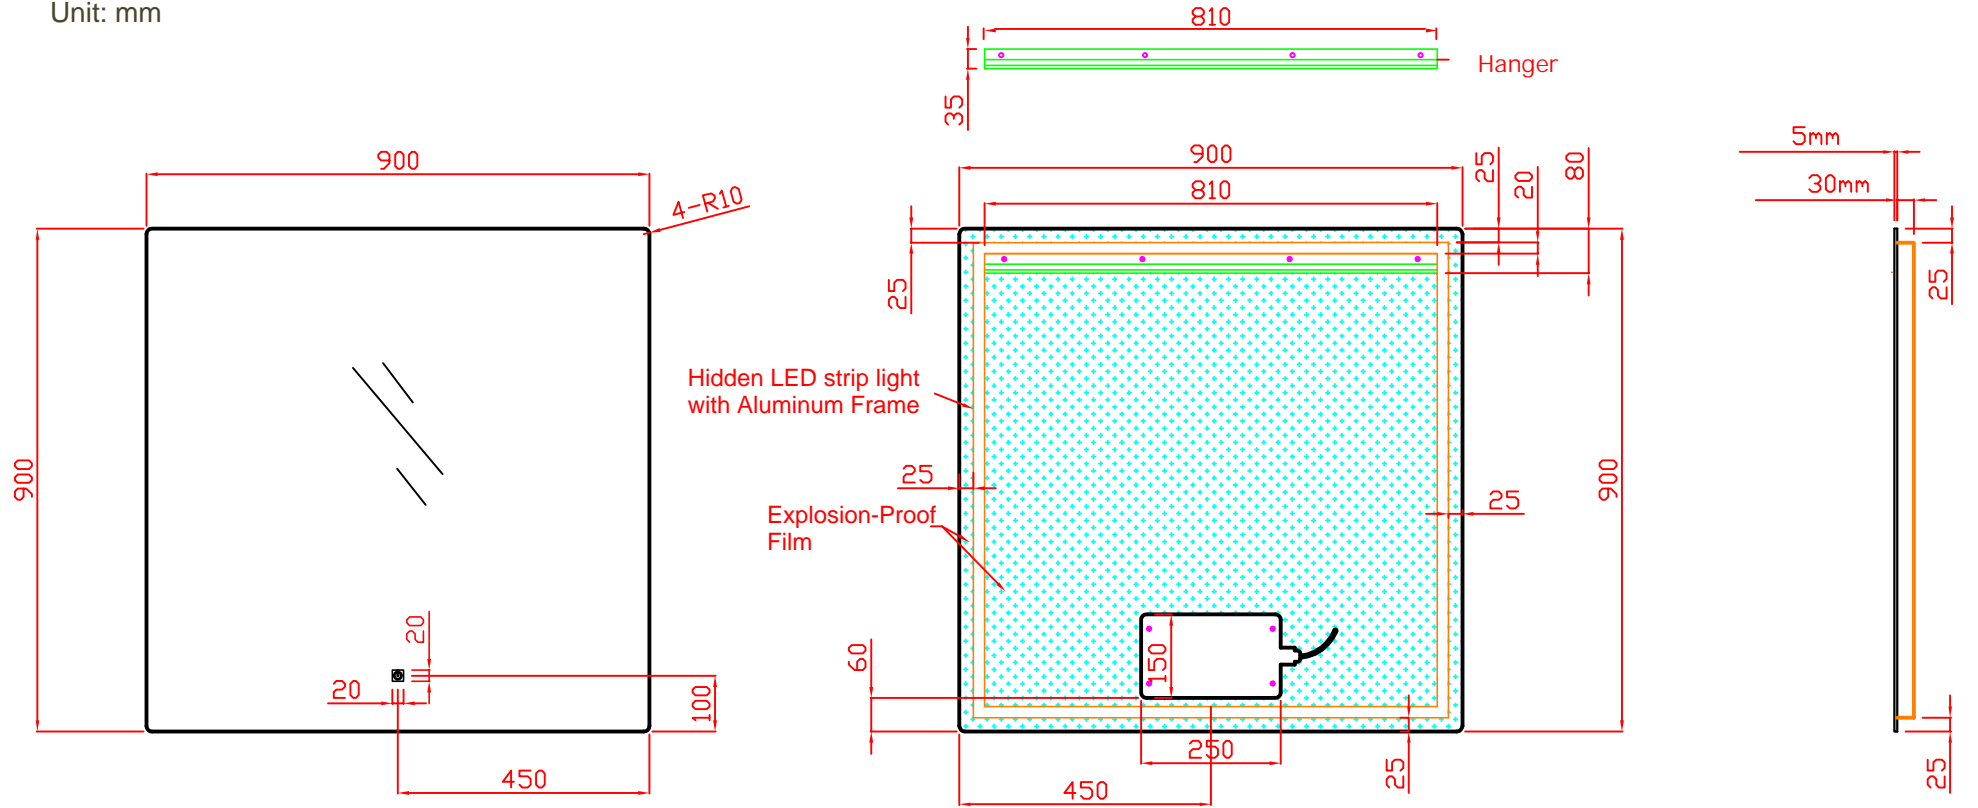

# LMB 3036

Size:750\*900mm

Unit: mm

Front View

Back View

Side View

# LMB 3636

Size:900\*900mm

Unit: mm

Front View

Back View

Side View

# LMB 4836

Size: 1200\*900mm

Unit: mm

Front View

Back View

Side View

# LMB 7036

Size:1800\*900mm

Unit: mm

Front View

Back View

Side View