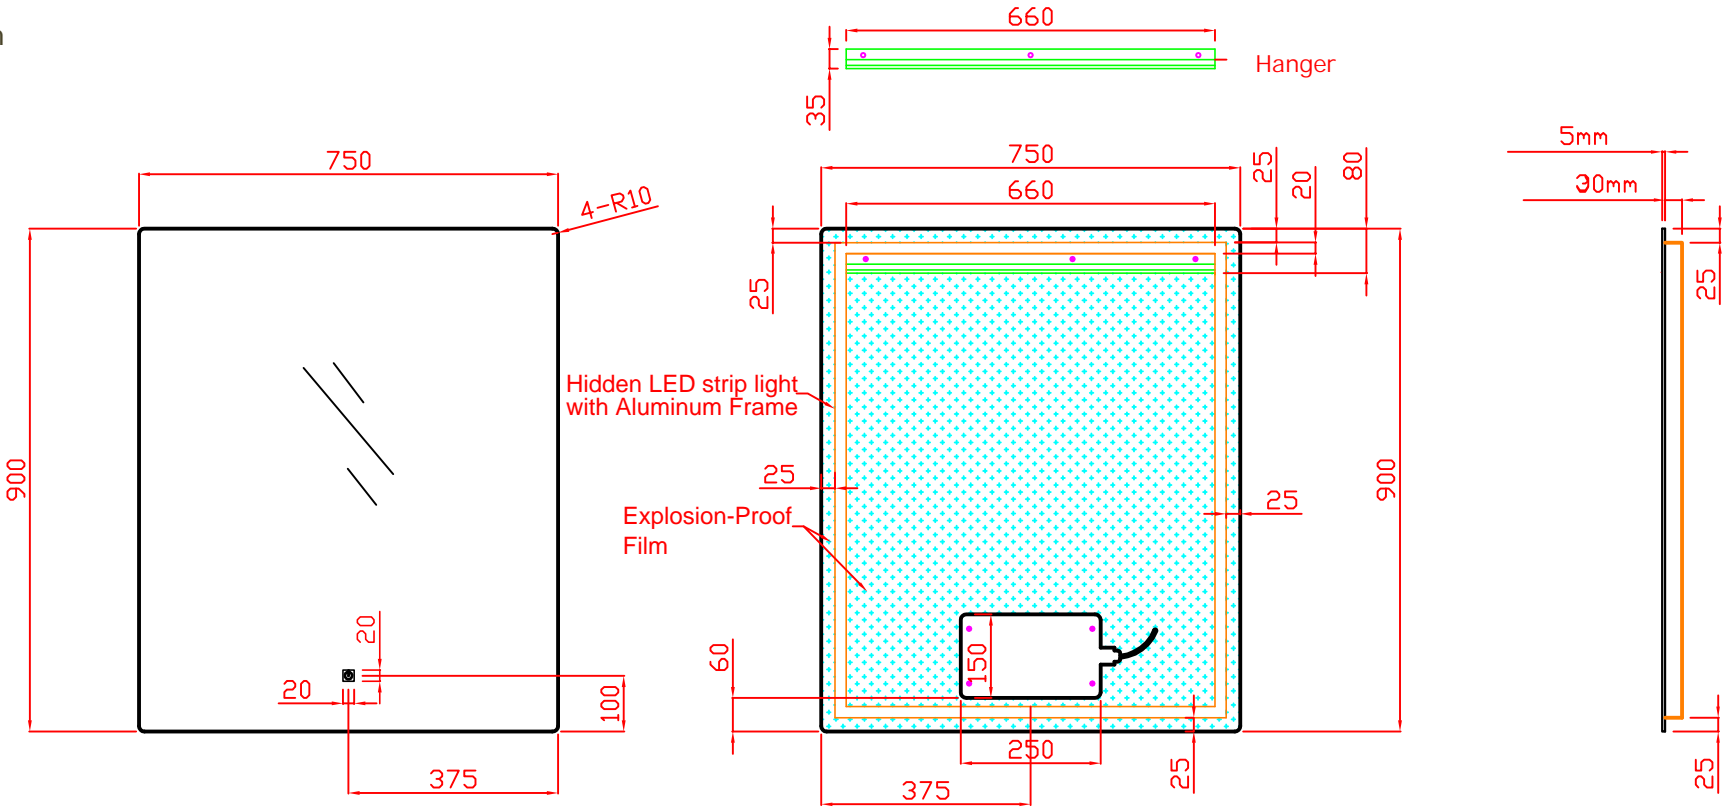

# LMB 3036

Size:750\*900mm

Unit: mm

Front View

Back View

Side View

# LMB 3636

Size:900\*900mm

Unit: mm

Front View

Back View

Side View

# LMB 4836

Size: 1200\*900mm

Unit: mm

Front View

Back View

Side View

# LMB 7036

Size:1800\*900mm

Unit: mm

Front View

Back View

Side View